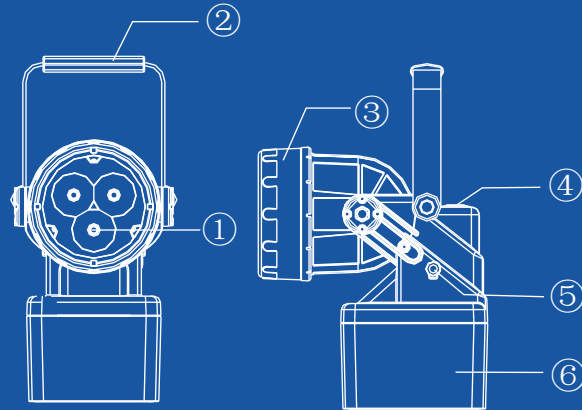

■ Components

1. Light source
2. Handle
3. Light head
4. Switch
5. Charging port
6. Battery

■ Technical data

Model: JIW5281/LT

1. Rated voltage: 11.1 V DC	5. Charging time: 6 h - 8 h
2. Rated capacity: 2 Ah	6. Dimensions: 151 mm × 131 mm × 272 mm
3. Light source	7. Weight: 1.37 kg
Current: 350 mA (spotlight)	8. Degree of protection: IP 65
150 mA (working light)	
Life: ≥ 100000 h	
4. Duration: 6.5 h (spotlight)	
13 h (working light)