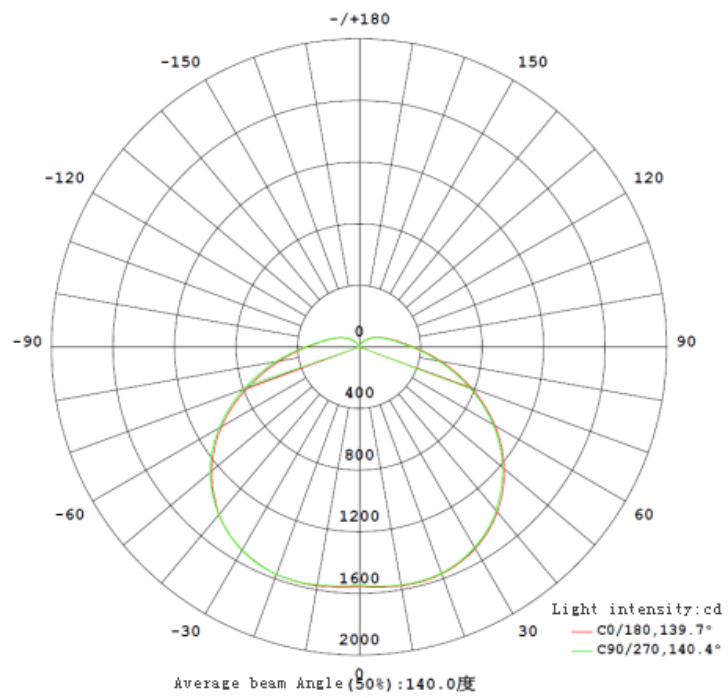

Specifications ATEX Ex 360Eye

	50W	60W	70W	80W
You need another wattage?	Please let us know: info@ebdwz.nl			
Voltage Rating	100-277 VAC			
Voltage Frequency	50-60 Hz			
Power Factor	>0.95			
THD	<15%			
Light Source	SANAN SMD LED Chip			
LED Lifespan	100.000 hours			
LED Luminous Efficacy	≥140 lumen per watt			
LED Luminous Flux	7.000 lm	8.400 lm	9.800 lm	11.200 lm
Lamp Luminous Efficacy	85 lumen per watt			
Lamp Luminous Flux	.250 lm	5.100 lm	5.950 lm	6.800 lm
Lumen Maintenance	6.000h, > 95%			
Material	aluminum alloy housing & frosted tempered glass cover			
Lamp Housing Color	Yellow or Silver Grey			
IP Rating	IP66			
CCT	4.000K / 5.000K / 6.000 K			
CRI	>70			

SPECIFICATIONS ATEX Ex 360Eye

Beam Angle	>180°
Driver Brand	Sosen or Meanwell
Cable Size	Standard: Φ 10mm, 3x2.5 mm ²
Cable Gland	M25 (standard) / NPT3/4
EX Mark	II 2 G Ex d IIC T6 Gb II 2 D Ex tb IIIC T80° Db IP66
Ambient Environment	Temperature: -40°C / + 55°C Humidity: 10%-90% rh
Storage Temperature	- 40°C / + 60°C
Dimensions	Φ 240* height 290 mm
Net Weight	5.8 Kg
Certificate	Yes (shown on demand)

Optical performance

distribution curve

Dimensions

Installation

Package

Model	Wattage	Carton Size (mm)	Net Weight (kg)	Gross Weight (kg)
ATEX Ex 360Eye	50	300 x 300 x 360	5.8	7.5
ATEX Ex 360Eye	60	300 x 300 x 360	5.8	7.5
ATEX Ex 360Eye	70	300 x 300 x 360	5.8	7.5
ATEX Ex 360Eye	80	300 x 300 x 360	5.8	7.5