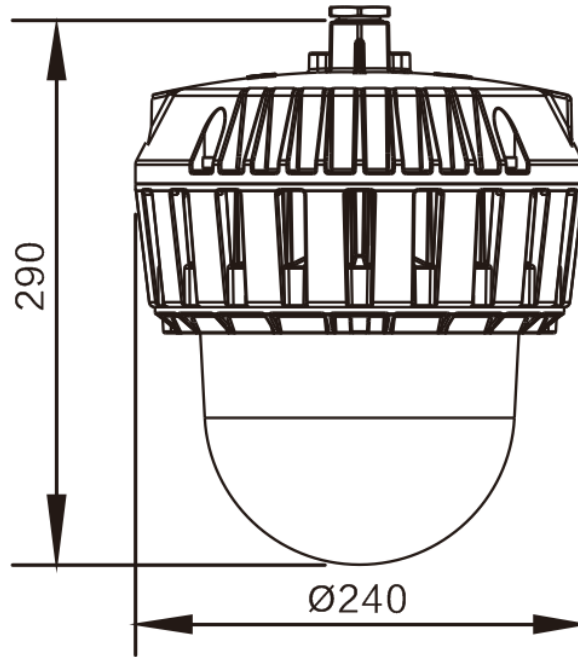

Specifications

Product type: LED Explosion Proof Lighting Fixture

Product model: ATEX Ex 360Eye

Document: EX-PAN-1016

Product Features

- High strength aluminum alloy housing & impact-resistant
- 360° ventilation matrix thermal design
- Double seal structure design to ensure no water intake in any environment
- Famous brand driver
- Over-temperature protection
- Up to 85% energy savings
- Frosted tempered glass cover

SPECIFICATIONS ATEX Ex 360Eye

Beam Angle	>180°
Driver Brand	Sosen or Meanwell
Cable Size	Standard: Φ 10mm, 3x2.5 mm ²
Cable Gland	M25 (standard) / NPT3/4
EX Mark	II 2 G Ex d IIC T6 Gb II 2 D Ex tb IIIC T80° Db IP66
Ambient Environment	Temperature: -40°C / + 55°C Humidity: 10%-90% rh
Storage Temperature	- 40°C / + 60°C
Dimensions	Φ 240* height 290 mm
Net Weight	5.8 Kg
Certificate	Yes (shown on demand)

Optical performance

distribution curve

Dimensions

Installation

Package

Model	Wattage	Carton Size (mm)	Net Weight (kg)	Gross Weight (kg)
ATEX Ex 360Eye	50	300 x 300 x 360	5.8	7.5
ATEX Ex 360Eye	60	300 x 300 x 360	5.8	7.5
ATEX Ex 360Eye	70	300 x 300 x 360	5.8	7.5
ATEX Ex 360Eye	80	300 x 300 x 360	5.8	7.5