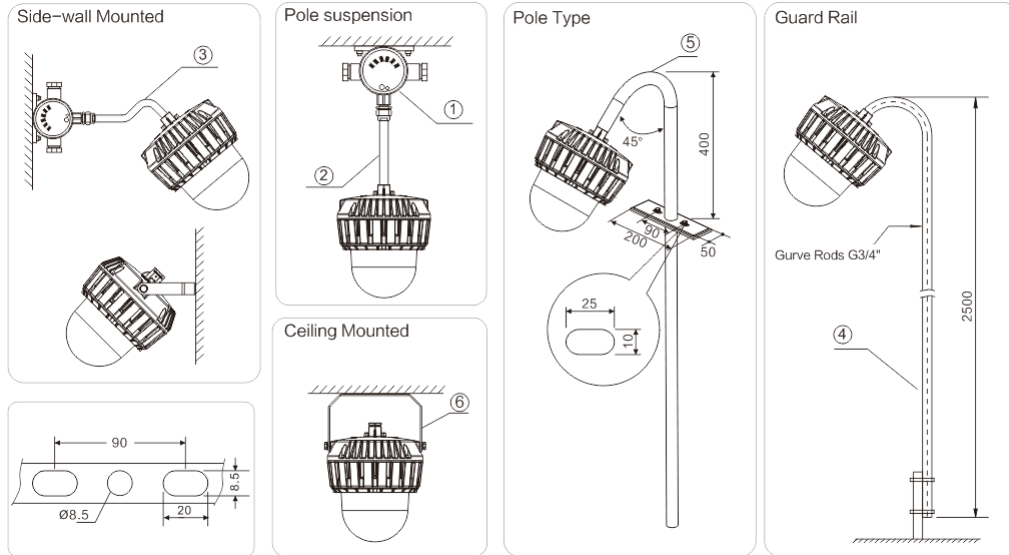

Specifications

Product type: LED Explosion Proof Lighting Fixture

Product model: ATEX Ex 360Eye

Document: EX-PAN-1016

Product Features

- High strength aluminum alloy housing & impact-resistant
- 360° ventilation matrix thermal design
- Double seal structure design to ensure no water intake in any environment
- Famous brand driver
- Over-temperature protection
- Up to 85% energy savings
- Frosted tempered glass cover

SPECIFICATIONS ATEX Ex 360Eye

Beam Angle	>180°
Driver Brand	Sosen or Meanwell
Cable Size	Standard: Φ 10mm, 3x2.5 mm ²
Cable Gland	M25 (standard) / NPT3/4
EX Mark	II 2 G Ex d IIC T6 Gb II 2 D Ex tb IIIC T80° Db IP66
Ambient Environment	Temperature: -40°C / + 55°C Humidity: 10%-90% rh
Storage Temperature	- 40°C / + 60°C
Dimensions	Φ 240* height 290 mm
Net Weight	5.8 Kg
Certificate	Yes (shown on demand)

Optical performance

distribution curve

Dimensions

Installation

Package

Model	Wattage	Carton Size (mm)	Net Weight (kg)	Gross Weight (kg)
ATEX Ex 360Eye	50	300 x 300 x 360	5.8	7.5
ATEX Ex 360Eye	60	300 x 300 x 360	5.8	7.5
ATEX Ex 360Eye	70	300 x 300 x 360	5.8	7.5
ATEX Ex 360Eye	80	300 x 300 x 360	5.8	7.5