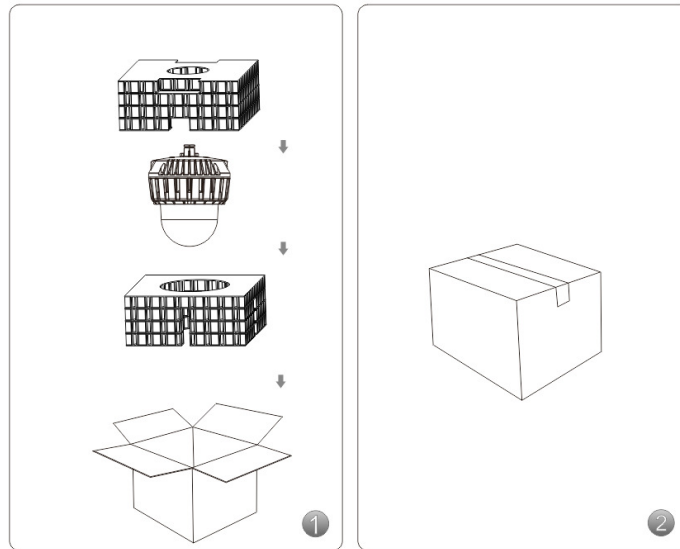

Specifications

Product type: LED Explosion Proof Lighting Fixture

Product model: ATEX Ex 360Eye

Document: EX-PAN-1016

Product Features

- High strength aluminum alloy housing & impact-resistant
- 360° ventilation matrix thermal design
- Double seal structure design to ensure no water intake in any environment
- Famous brand driver
- Over-temperature protection
- Up to 85% energy savings
- Frosted tempered glass cover

SPECIFICATIONS ATEX Ex 360Eye

Beam Angle	>180°
Driver Brand	Sosen or Meanwell
Cable Size	Standard: Φ 10mm, 3x2.5 mm ²
Cable Gland	M25 (standard) / NPT3/4
EX Mark	II 2 G Ex d IIC T6 Gb II 2 D Ex tb IIIC T80° Db IP66
Ambient Environment	Temperature: -40°C / + 55°C Humidity: 10%-90% rh
Storage Temperature	- 40°C / + 60°C
Dimensions	Φ 240* height 290 mm
Net Weight	5.8 Kg
Certificate	Yes (shown on demand)

Optical performance

distribution curve

Dimensions

Installation

Package

Model	Wattage	Carton Size (mm)	Net Weight (kg)	Gross Weight (kg)
ATEX Ex 360Eye	50	300 x 300 x 360	5.8	7.5
ATEX Ex 360Eye	60	300 x 300 x 360	5.8	7.5
ATEX Ex 360Eye	70	300 x 300 x 360	5.8	7.5
ATEX Ex 360Eye	80	300 x 300 x 360	5.8	7.5